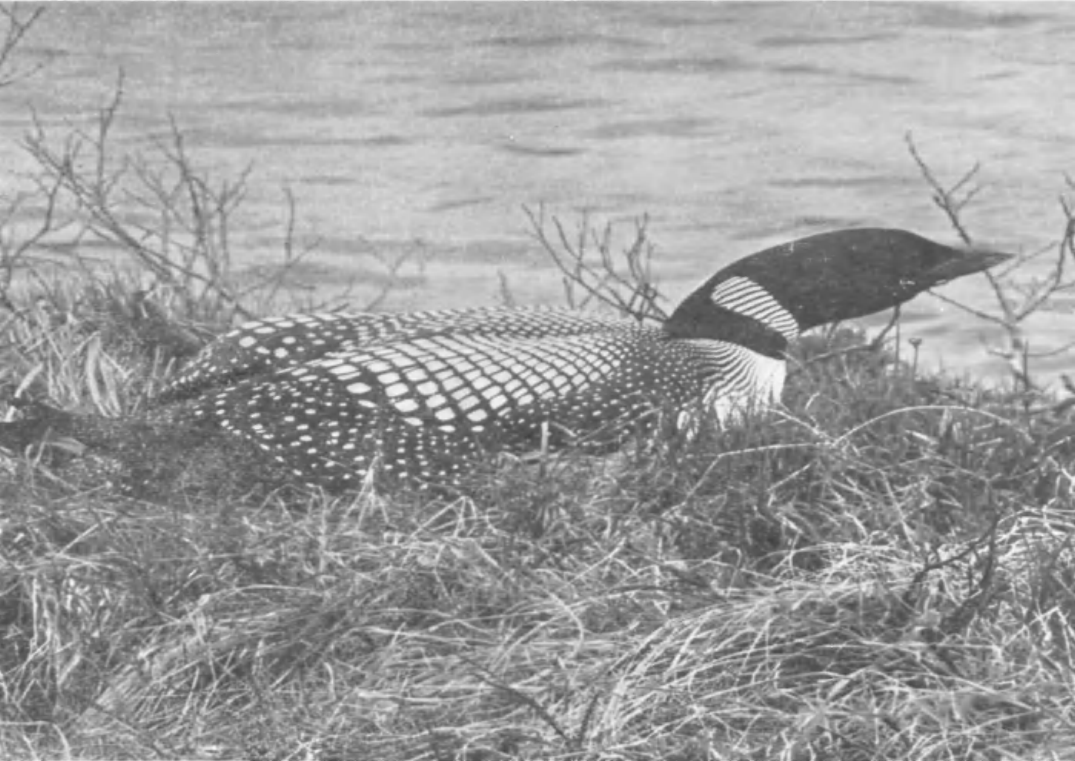

STUDIES OF SOME SPECIES RARELY PHOTOGRAPHED.**XXIV. THE GREAT NORTHERN DIVER.**

Photographed by G. K. YEATES, K. V. CARLSON AND
BJÖRN BJÖRNSSON.

(Plates I—9).

THE PHOTOGRAPHS illustrating Mr. Yeates's paper are being treated, by permission, as also constituting part of our series of "Studies of Species rarely photographed", together with several others, also taken in Iceland, by Mr. Björn Björnsson, of Reykjavik, previously received by us.

(Photographed by G. K. Yeates).

GREAT NORTHERN DIVER (*Colymbus immer*).

MALE ON NEST: NOTE HEAVIER HEAD AND STOUTER BILL THAN FEMALE.

(*Photographed by Dr. K. J. Carlson.*)

GREAT NORTHERN DIVER (*Colymbus immer*).
FEMALE ON NEST : NOTE SMALLER HEAD AND SLIGHTER BILL THAN MALE.
(*Photographed by G. K. Yeates*).

GREAT NORTHERN DIVER (*Colymbus immer*). 'ALARM' POSITION ON NEST.
(Photographed by G. K. Yeates).

GREAT NORTHERN DIVER (*Colymbus immer*). TURNING EGGS : BACK VIEW.
(*Photographed by G. K. Yeates*).

GREAT NORTHERN DIVER (*Colymbus immer*). TURNING EGGS.
(*Photographed by Björn Björnsson*).